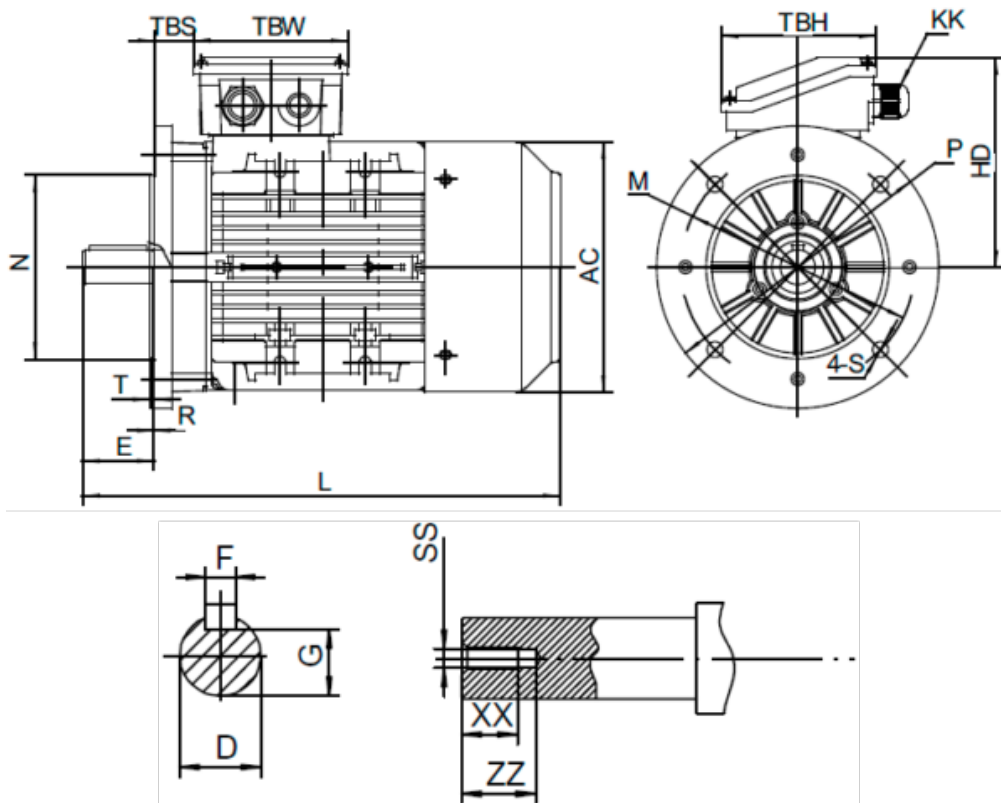

Data Sheet

Article number: 25160005561440

Description: Kleedrive T2A 802-6 0.55kw 900 rpm UL/CSA
3x230/400V 50HZ IP55 B5 PTO

Measures

AA = 160	L = 304	TBH = 109
AC = Ø157	M = Ø165	TBS = 26.5
AD = 214	N = Ø130	TBW = 109
D = Ø19	P = Ø200	XX = 16
E = 40	R = 0	ZZ = 21
F = 6	S = Ø12	
G = 15.5	SS = M6	
HD = 134	T = 3.5	